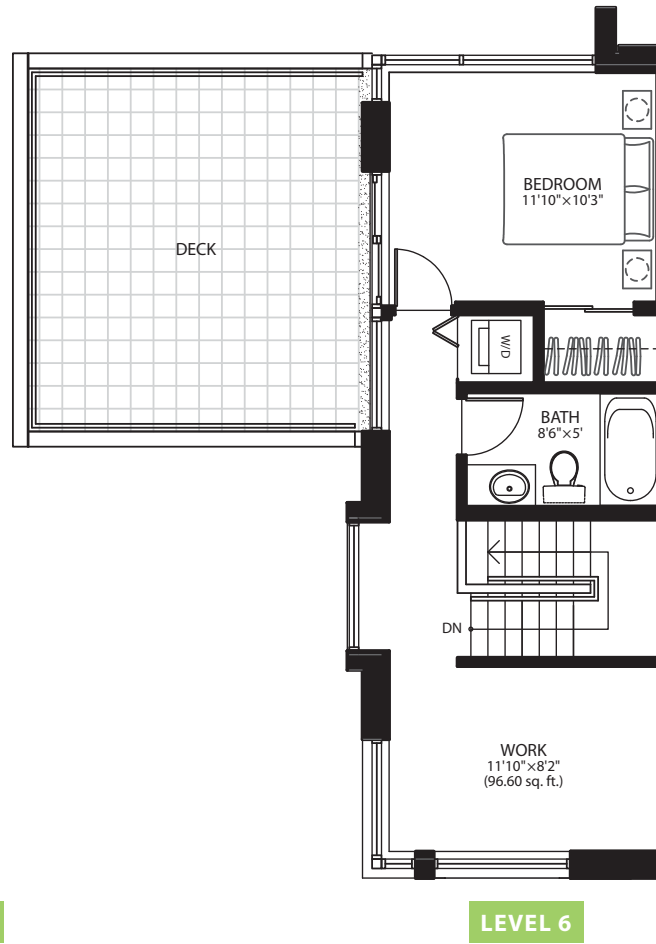

# GARDEN HOME

## Unit BE: #316

1 BEDROOM + WORK  
945 SF (Interior Space)  
439 SF (Exterior Space)

# RISE+HILL

Actual floor plans, illustration, sizes and dimensions are approximate and may vary slightly.