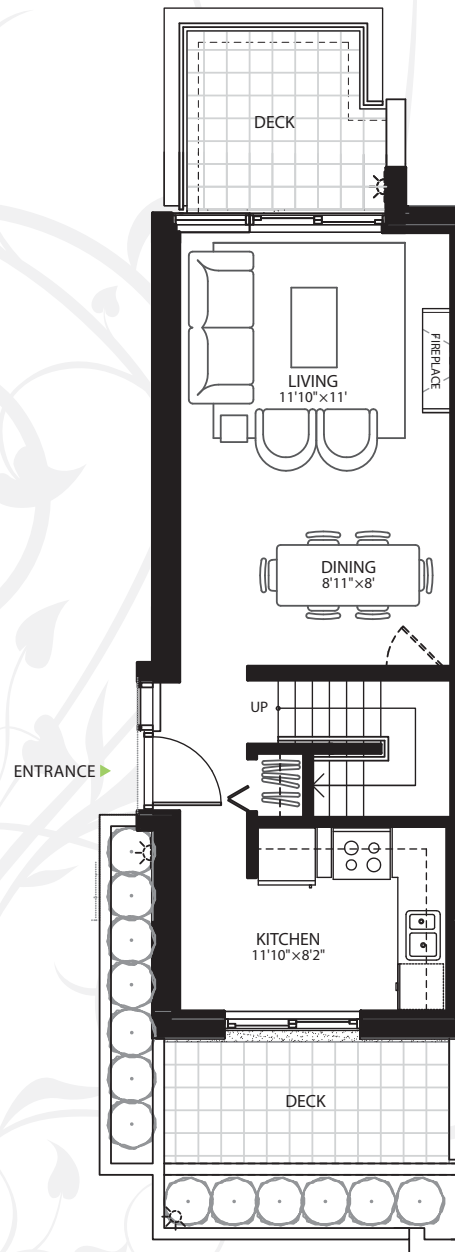

# GARDEN HOME

## Unit BE: #316

1 BEDROOM + WORK  
945 SF (Interior Space)  
439 SF (Exterior Space)

# RISE+HILL

Actual floor plans, illustration, sizes and dimensions are approximate and may vary slightly.