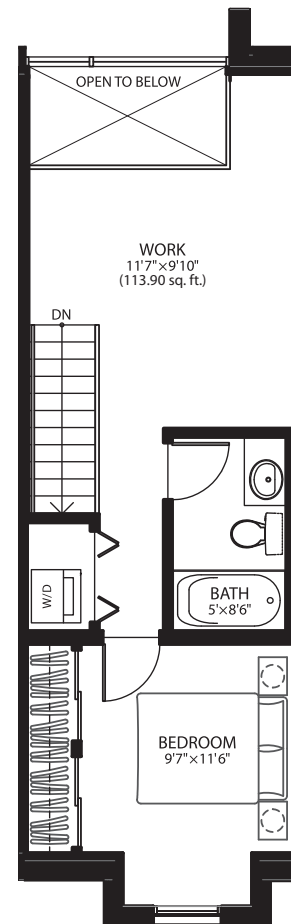

VIEW LOFT

Unit AE:
#317, #318,
#319, #320,
#321, #322,
#323, #324,
#325, #326

1 BEDROOM + WORK
 909 SF (Interior Space)
 176 SF (Exterior Space)

LEVEL 5

LEVEL 6

Actual floor plans, illustration, sizes and dimensions are approximate and may vary slightly.