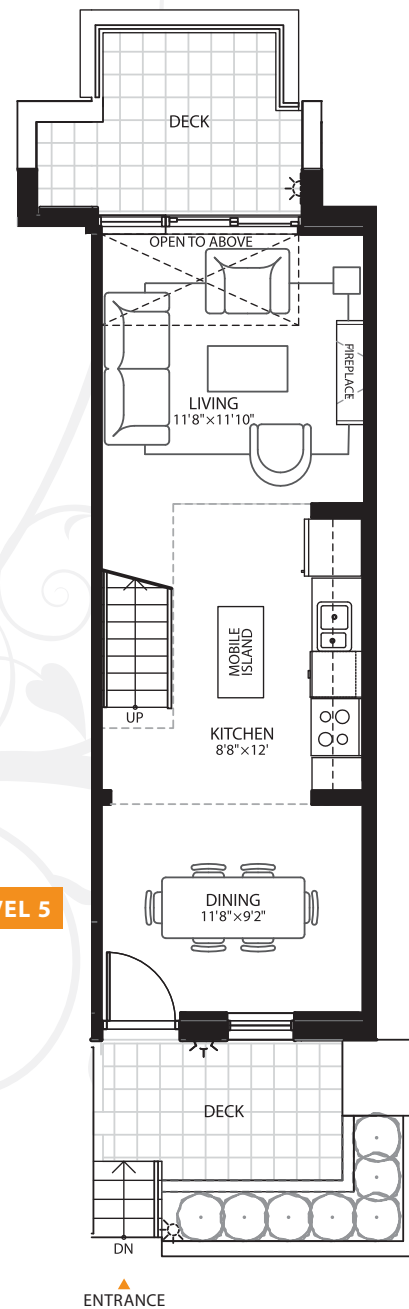

VIEW LOFT

Unit AE:
#317, #318,
#319, #320,
#321, #322,
#323, #324,
#325, #326

1 BEDROOM + WORK
 909 SF (Interior Space)
 176 SF (Exterior Space)

LEVEL 5

LEVEL 6

Actual floor plans, illustration, sizes and dimensions are approximate and may vary slightly.